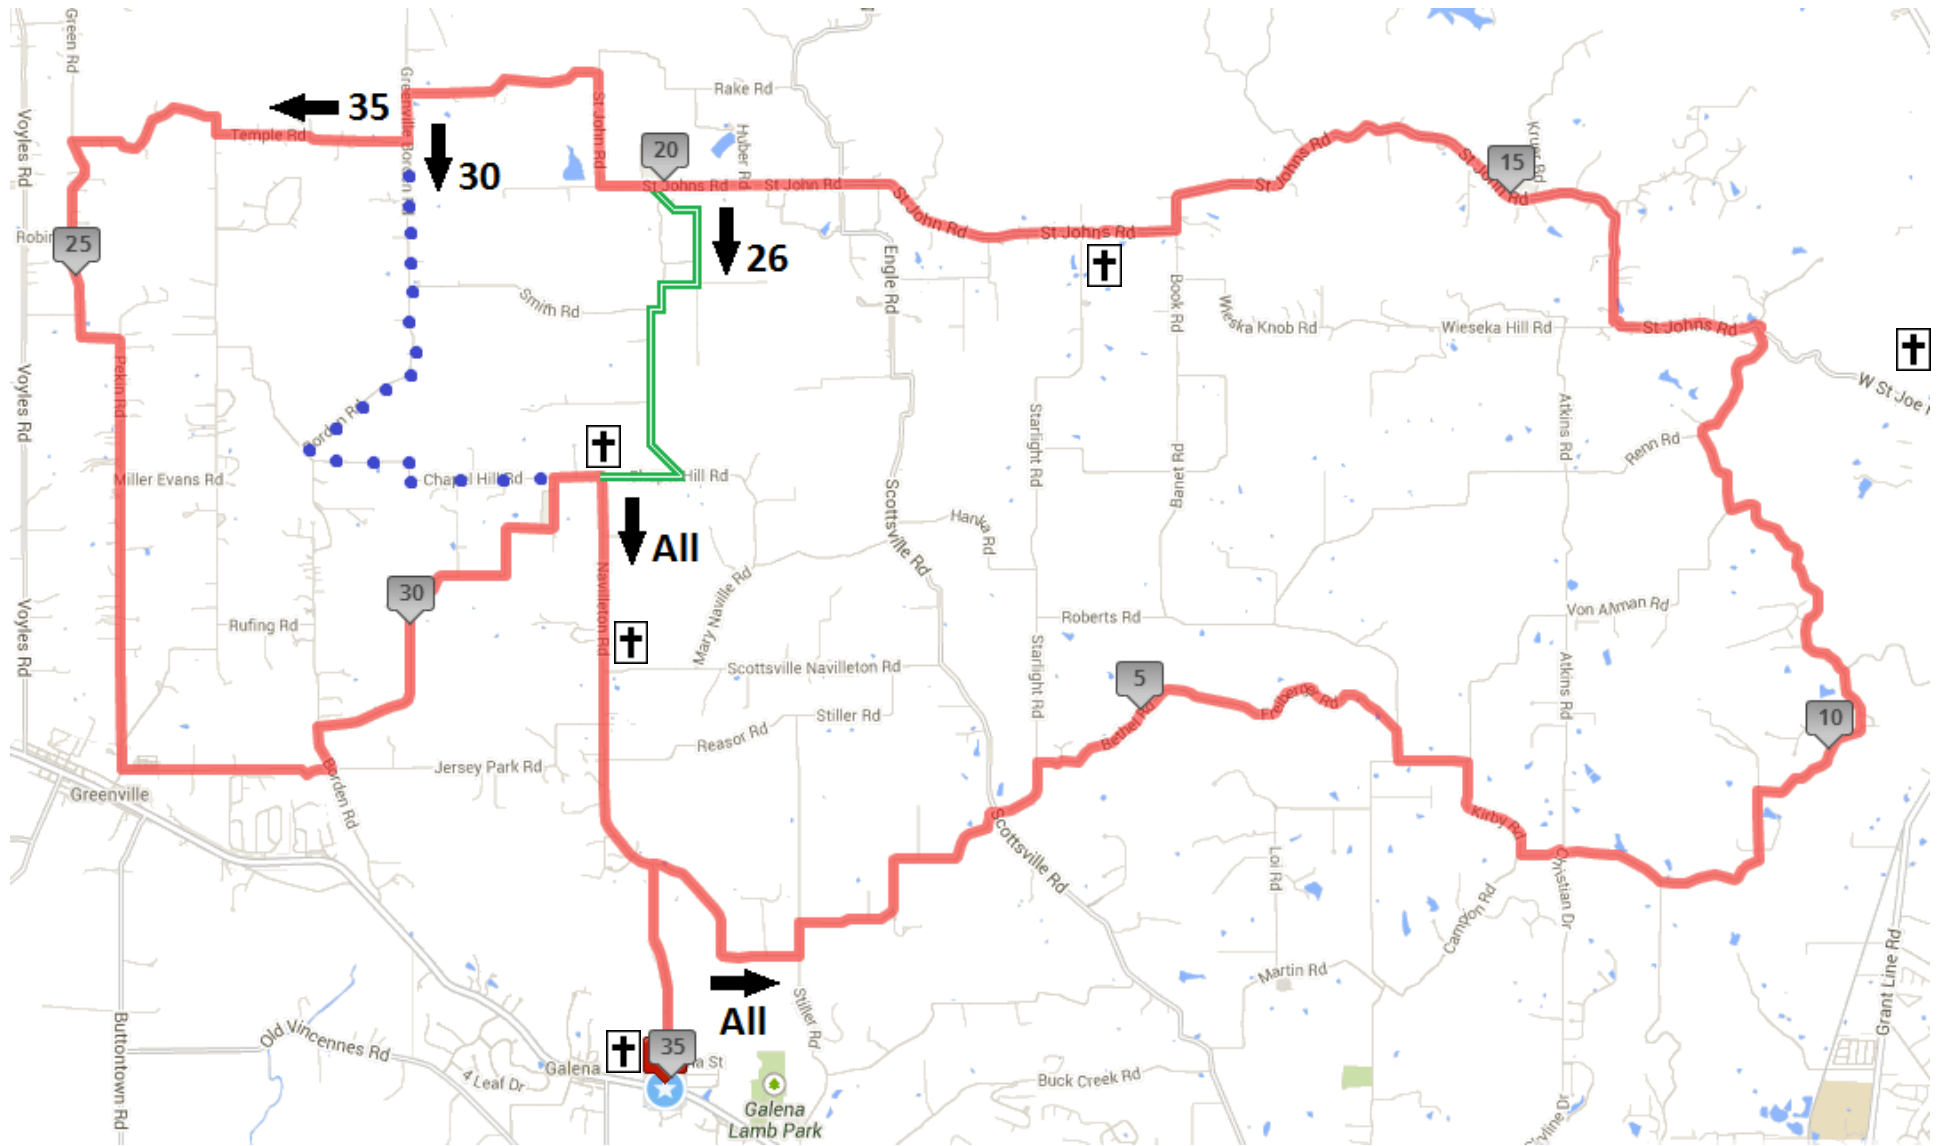

# Faithpoint 26-30-35 (Start at Faithpoint Church, Hwy 150 & Navilleton Road)

## 26 Mile Route (#2262)

<http://ridewithgps.com/routes/7189437>

20.0	L	Louis Smith
21.0	L	Louis Smith
21.8	R	Chapel Hill
22.2	L	Navilleton
24.4	R	Navilleton
25.7	R	Parking Lot / End

## 30 Mile Route (#2292)

<http://ridewithgps.com/routes/7189377>

20.0	S	St. Johns
20.3	R	St. Johns
20.9	L	St. Johns
22.0	L	Greenville-Borden
24.1	L	Miller
24.2	L	Chapel Hill
25.9	R	Navilleton
28.0	R	Navilleton
29.2	R	Parking Lot / End

Choose Route →